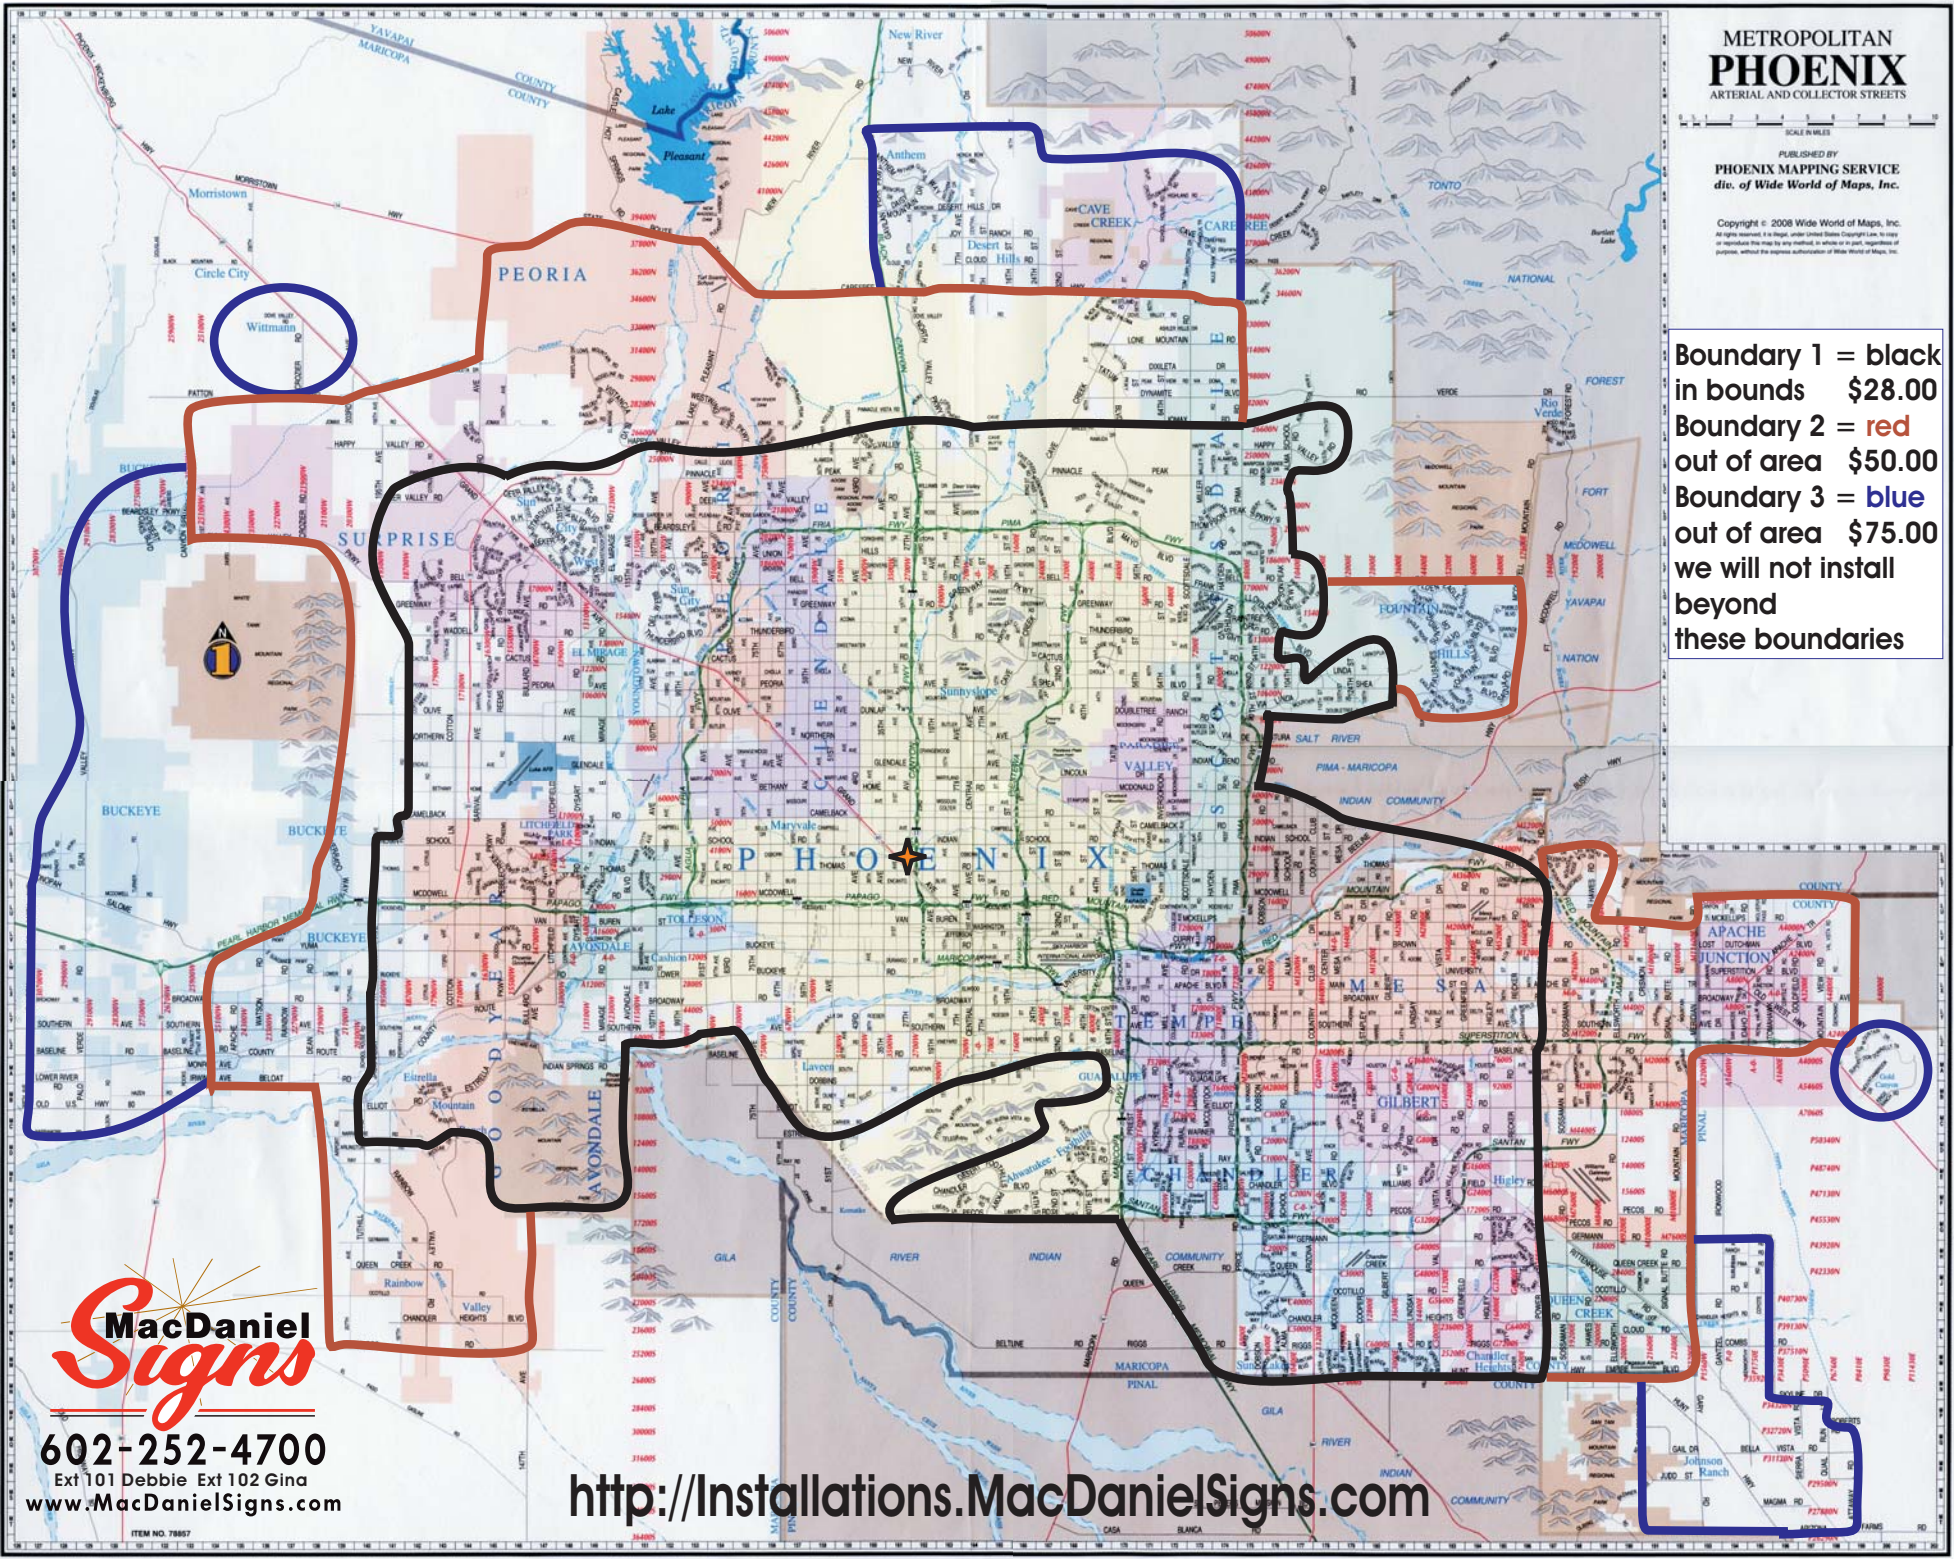

METROPOLITAN
PHOENIX
ARTERIAL AND COLLECTOR STREETS

SCALE IN MILES

PUBLISHED BY
PHOENIX MAPPING SERVICE
d/c. of Wide World of Maps, Inc.

Boundary 1 = black
in bounds $28.00
Boundary 2 = red
out of area $50.00
Boundary 3 = blue
out of area $75.00
we will not install
beyond
these boundaries

MacDaniel
Signs

602-252-4700
Ext 101 Debbie Ext 102 Gina
www.MacDanielSigns.com

<http://Installations.MacDanielSigns.com>

ITEM NO. 78657